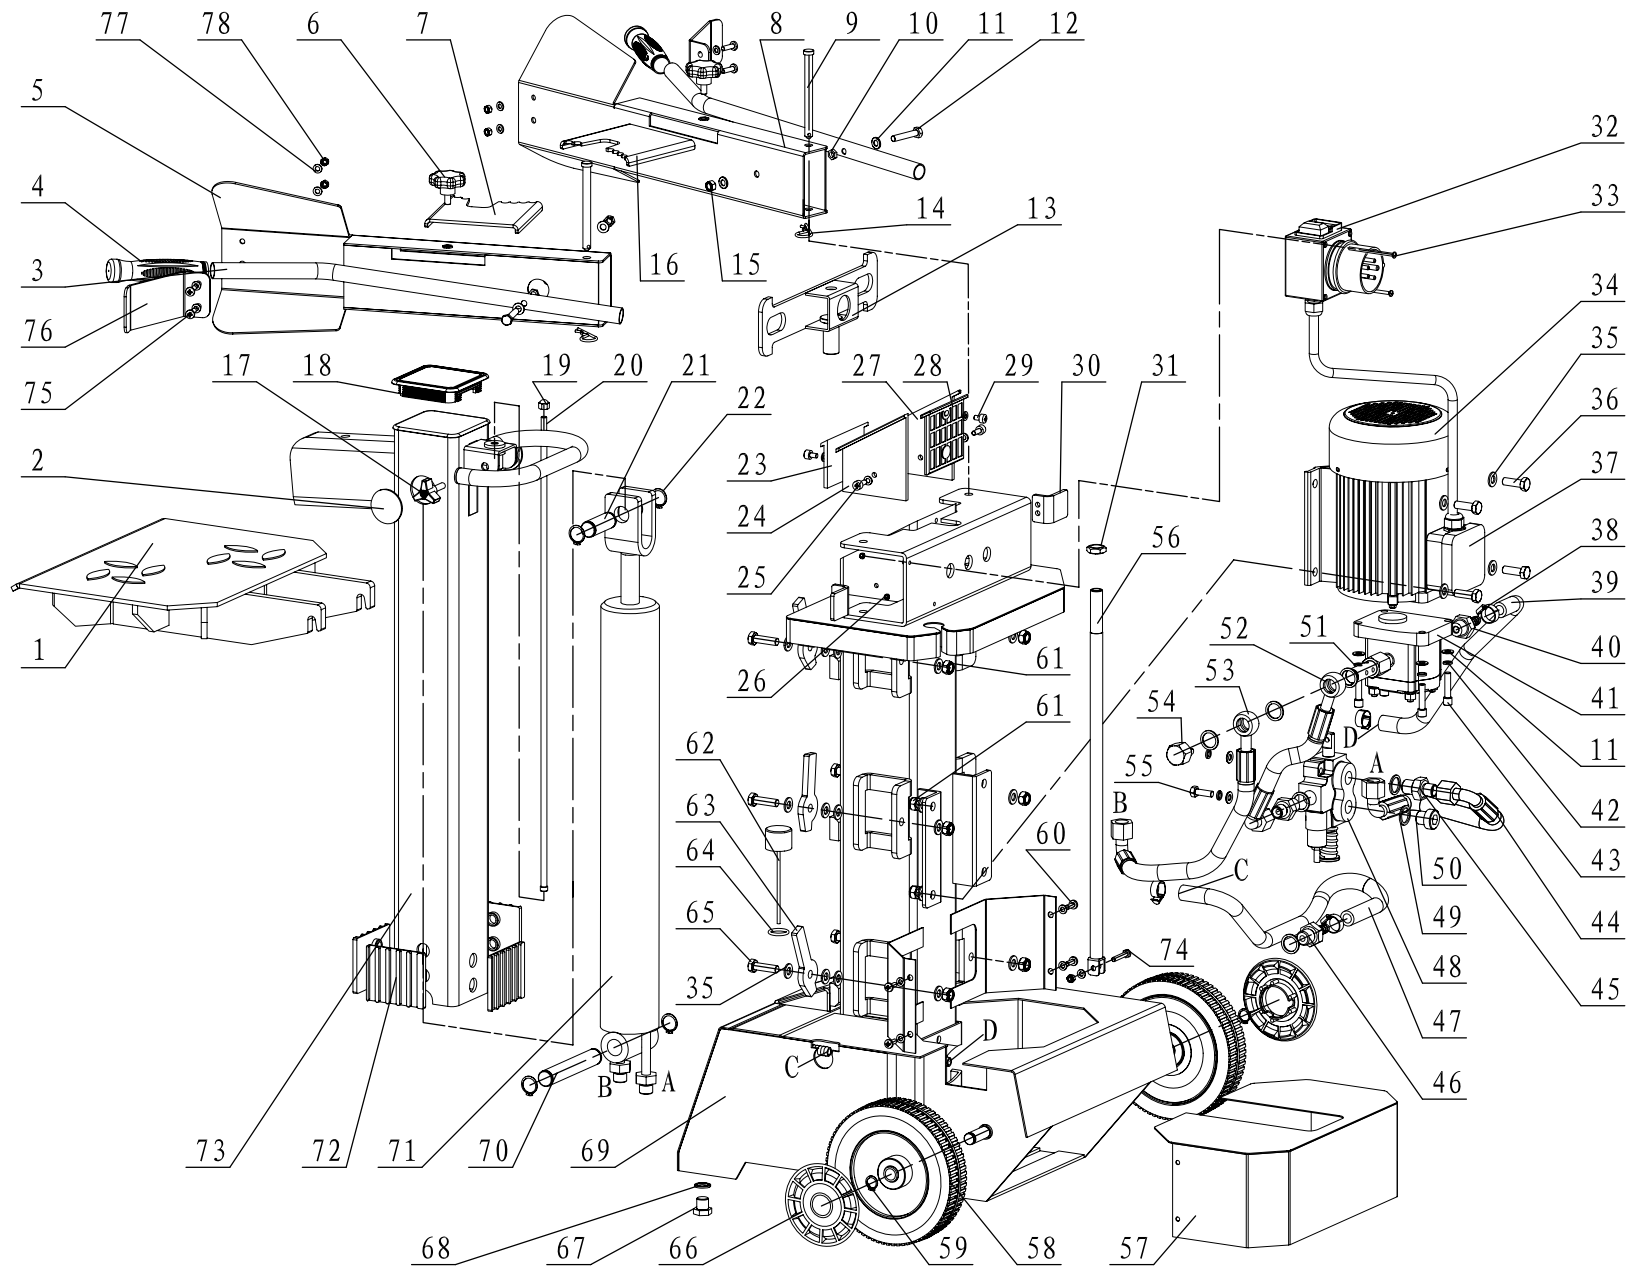

HECHT® 6408

made for garden

No	Obj. číslo	Name	Qt
1	640800001	Work Table	1
2	640800002	Round Cover	2
3	640800003	Operate Handle	2
4	640800004	Lever Handle 22	2
5	640800005	Right Guard Assy.	1
6	640800006	Knob	2
7	640800007	Clamping Fork2 (Right)	2
8	640800008	Left Guard Assy.	2
9	640800009	Control Lever Shaft	2
10	640800010	Thin Nut M8	2
11	640800011	Washer 8	10
12	640800012	Hex Bolt	2
13	640800013	Control Link Plate	1
14	640800014	Fork 3	2
15	640800015	Locknut M8	4
16	640800016	Clamping Fork1 (Left)	1
17	640800017	Knob	1
18	640800018	Square Cover	1
19	640800019	Nut M8	1
20	640800020	Draw Rod	1
21	640800021	Pin	1
22	640800022	Circlip 22	4
23	640800023	Plastic Insert1	1
24	640800024	Plastic Insert4	1
25	640800025	Inner Hexangular Screw M6x16M6*16	2
26	640800026	Locknut M4	2
27	640800027	Plastic Insert 2	1

No	Obj. číslo	Name	Qt
28	640800028	Plastic Insert 3	1
29	640800029	Inner Hexangular Screw M6x10M6*10	2
30	640800030	Stop Limit Plate	2
31	640800031	Thin Nut M16 M16	1
32	640800032	Switch	1
33	640800033	Screw M4x6 M4*60	2
34	640800034	Motor	1
35	640800035	Washer 10	32
36	640800036	6 M10*30	4
37	640800037	Junction Box	1
38	640800038	Hose Clamp	4
39	640800039	Intake Hose	1
40	640800040	Pump Intake Nozzle	1
41	640800041	Oil Pump	1
42	640800042	Spring Washer 8	6
43	640800043	Inner Hexangular Screw M8x35M8*35	4
44	640800044	High Pressure Oil Hose 3	1
45	640800045	Valve Tube Nozzle	2
46	640800046	Valve Injection Nozzle	1
47	640800047	Oil Return Pipe	1
48	640800048	CA Valve CA	1
49	640800049	Washer Groupware 20	6
50	640800050	Valve Plug	1
51	640800051	T-Connector,Tape	1
52	640800052	High Pressure Oil Hose1	1
53	640800053	High Pressure Oil Hose2	1
54	640800054	T-Plug, Nut	1