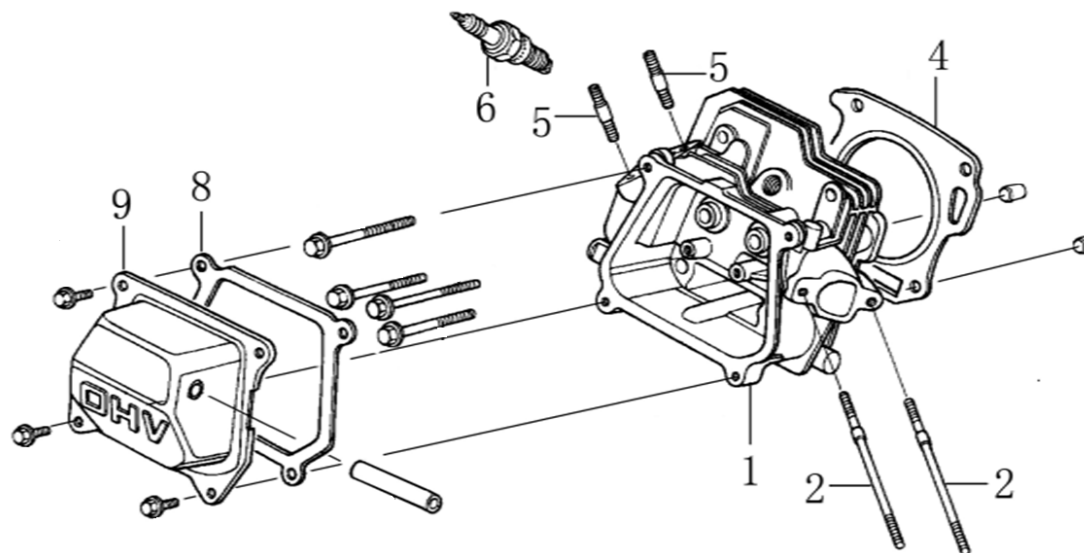

Position	Part number	Name
2	PG-024	Driving pulling pole
3	PG-056	Cable holder
4	Nedostupné	Cable
10	PG-073HJ	Upper handle
11	PG-021	Shifting guide plate
16	PG-030	Cable fixed block
25	PG-032	Clutch lever upper case
26	PG-068	Auger control lever
27	PG-023	Clutch lever lower cover
29	PG-057	Lower handle
30	SG-060	Auger cable
33	PG-063-2	Forward speed cable
34	PG-062-2	Backward speed cable
36	PG-067	Shift lever left cover
38	AE-02-02-08	Spring
39	PG-022	Shift lever
40	PG-066	Lever guide block
43	SJ-224	Washer
44	PG-033	Lever handle

Position	Part number	Name
14	SX-11-170-2	Tensioner pulley assembly
15	SJ-049	Synchronous sheave
16	SJ-049-1	Sheave washer
17	PG-055	Sheave
20	SJ-035-1	Spring
21	SB-051	Synchronous belt 750-5M-15
22	C5LB4L-770	V-belt 4LXP700

Position	Part number	Name
1	120080276-0001	Cylinder head
2	380180093-0001	Stud bolt M6x113
4	120150070-0001	Cylinder head gasket
5	380180098-0001	Stud bolt M8x34
6	A969P	Spark plug
8	120250013-0001	Cylinder head cover gasket
9	120220008-0001	Cylinder head cover

Position	Part number	Name
2	380650490-0001	Oil seal 25x41,25x6
3	380450514-0001	Washer
4	110260025-0001	Bolt M10x15
5	281890003-0001	Oil sensor
7	281850160-0001	Oil level switch
9	171750002-0001	Governor gear assembly
10	6205	Bearing 6205
13	171630001-0001	Governor control rod