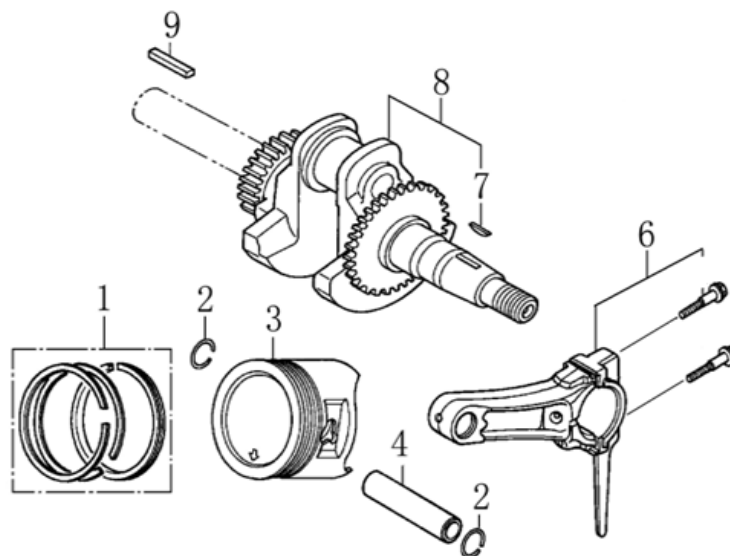

Position	Part number	Name
1	130070079-0001	Piston ring set
2	380560056-0001	Piston pin clip
3	130030083-0001	Piston
4	130060031-0001	Piston pin
6	130150039-0001	Connecting rod
7	380620050-0001	Woodruff key
8	130290221-0001	Crankshaft
9	380620075-0001	Key 4,7x4,7x70