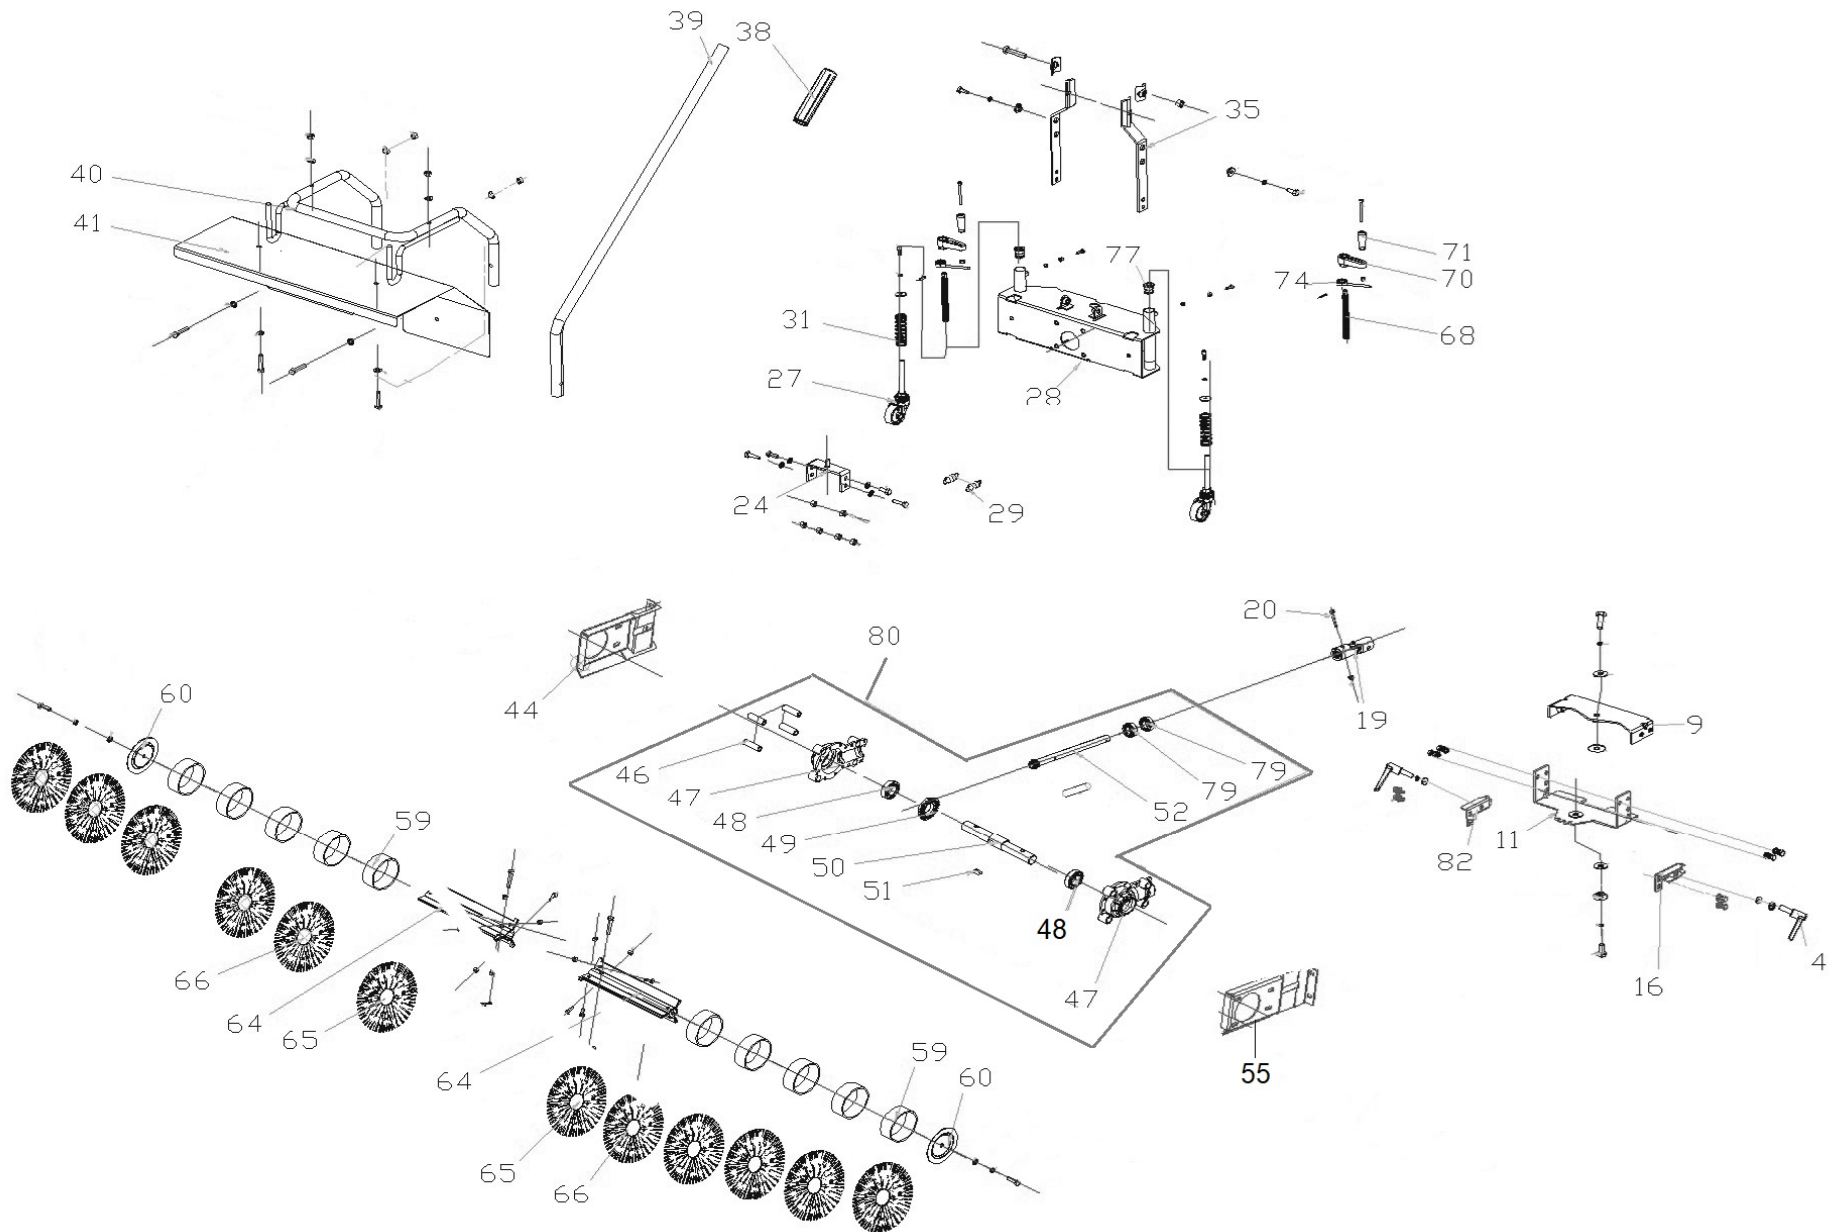

Position	Part number	Name	Position	Part number	Name
4	861600004	Locking lever	66	SG-081	Brush
9	SG-052HJ	Upper fixed plate	68	861600068	Axle
11	SG-051HJ	Lower fixed plate	70	861600070	Lever
16	SG-099	Side bracket left	71	861600071	Lever handle
19	SG-066	Cardan joint	74	861600074	Lock lever
20	SG-090	Pin	77	861600077	Nut
24	SG-054HJ	Fixed plate	79	6003	Bearing 6003
27	SG-035-4	Auxiliary wheel	80	861600080	Gearbox assembly
28	SG-050HJ-2	Frame	82	SG-099-2	Side bracket right
29	ES-035	Spring			
31	861600031	Spring			
35	SG-015	Vertical fixed plate			
38	SG-P084	Handle grip			
39	ES-012	Control lever			
40	SG-085HJ	Frame			
41	SG-024	Brush cover			
43	H75506	Oil seal 25x40x7			
44	SG-094HJ	Gearbox right bracket			
46	SG-076	Bushing			
47	SG-077	Gearbox case (1 Pcs)			
48	6005	Bearing 6005			
49	SG-033	Gear			
50	SG-041	Shaft			
51	C5C080718	Key 6x6x14			
52	SG-034	Worm shaft			
55	SG-095HJ	Gearbox left bracket			
59	SG-031	Spacer bushing			
60	SG-025	Pressing plate			
64	SG-021HJ	Broom axle			
65	SG-081-2	Cone brush