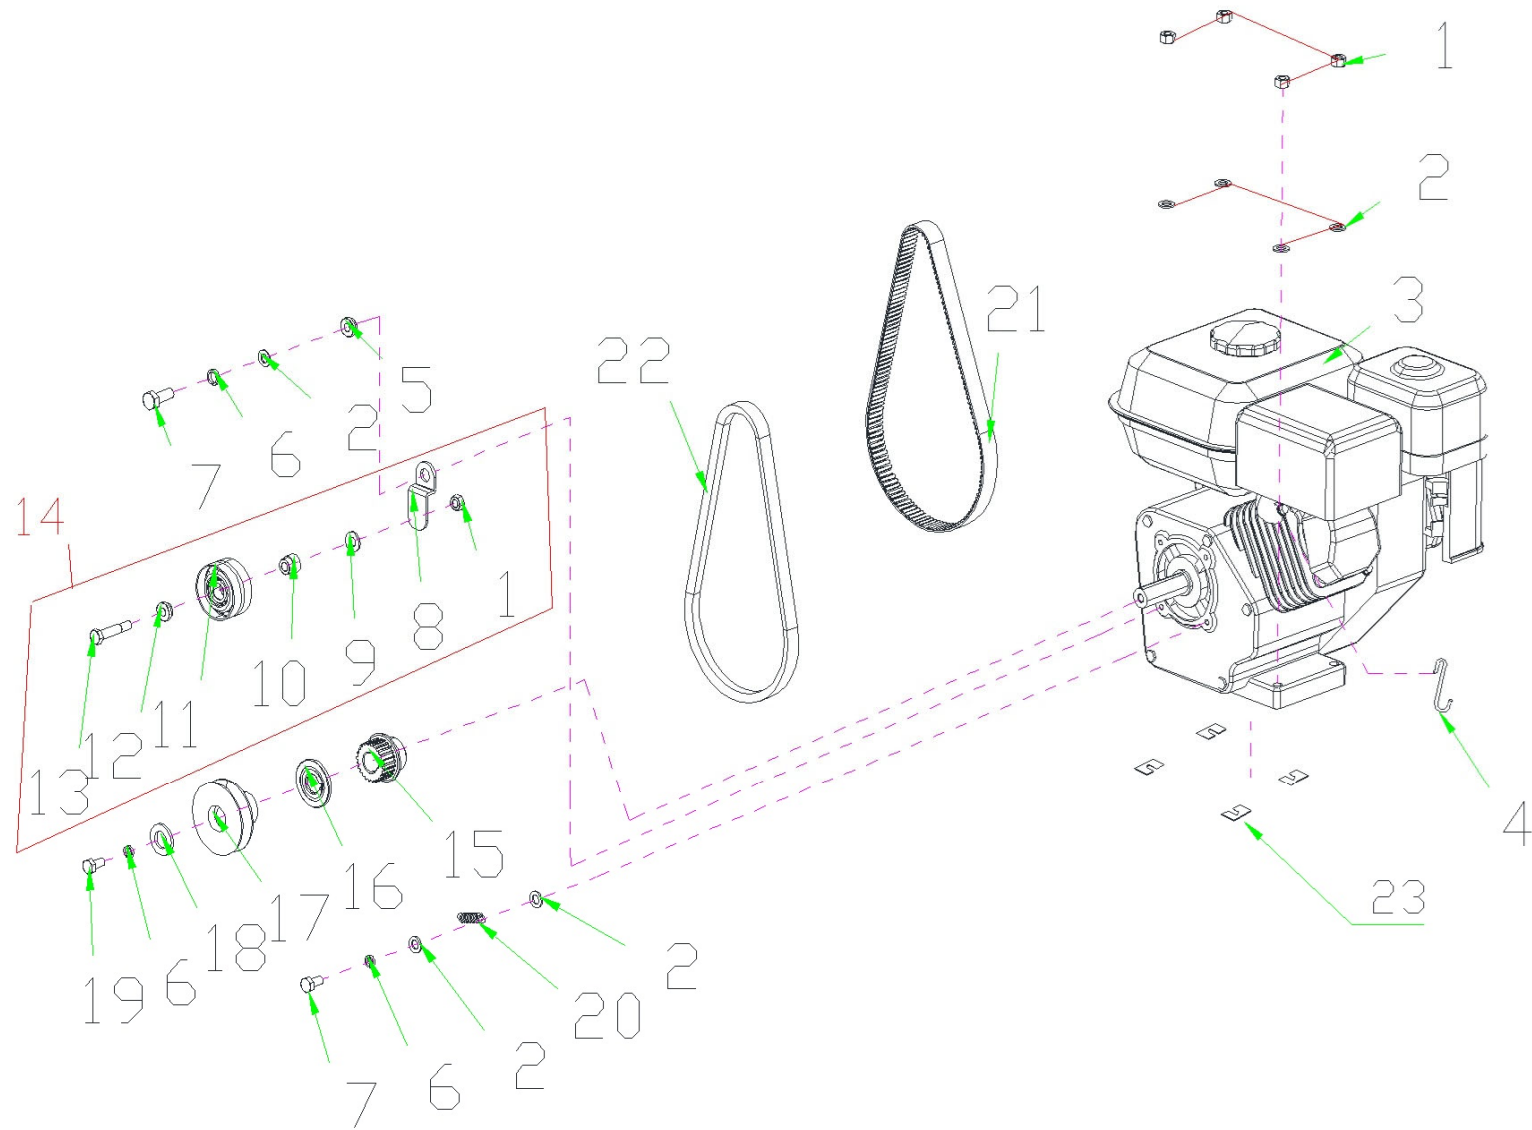

Position	Part number	Name
2	PG-024	Driving pulling pole
3	PG-056	Cable holder
4	Nedostupné	Cable
10	PG-073HJ	Upper handle
11	PG-021	Shifting guide plate
16	PG-030	Cable fixed block
25	PG-032	Clutch lever upper case
26	PG-068	Auger control lever
27	PG-023	Clutch lever lower cover
29	PG-057	Lower handle
30	SG-060	Auger cable
33	PG-063-2	Forward speed cable
34	PG-062-2	Backward speed cable
36	PG-067	Shift lever left cover
38	AE-02-02-08	Spring
39	PG-022	Shift lever
40	PG-066	Lever guide block
43	SJ-224	Washer
44	PG-033	Lever handle

Position	Part number	Name
14	SX-11-170-2	Tensioner pulley assembly
15	SJ-049	Synchronous sheave
16	SJ-049-1	Sheave washer
17	PG-055	Sheave
20	SJ-035-1	Spring
21	SB-051	Synchronous belt 750-5M-15
22	C5LB4L-770	V-belt 4LXP700

Position	Part number	Name
2	380650490-0001	Oil seal 25x41,25x6
3	380450514-0001	Washer
4	110260025-0001	Bolt M10x15
5	281890003-0001	Oil sensor
7	281850160-0001	Oil level switch
9	171750002-0001	Governor gear assembly
10	6205	Bearing 6205
13	171630001-0001	Governor control rod

Position	Part number	Name
1	14301-KB01-0000	Oil dipstick
3	110820014-0001	Crankcase cover
4	620801003	Oil seal
5	6205	Bearing 6205
7	110830007-0001	Crankcase gasket

Position	Part number	Name
1	130070079-0001	Piston ring set
2	380560056-0001	Piston pin clip
3	130030083-0001	Piston
4	130060031-0001	Piston pin
6	130150039-0001	Connecting rod
7	380620050-0001	Woodruff key
8	130290221-0001	Crankshaft
9	380620075-0001	Key 4,7x4,7x70