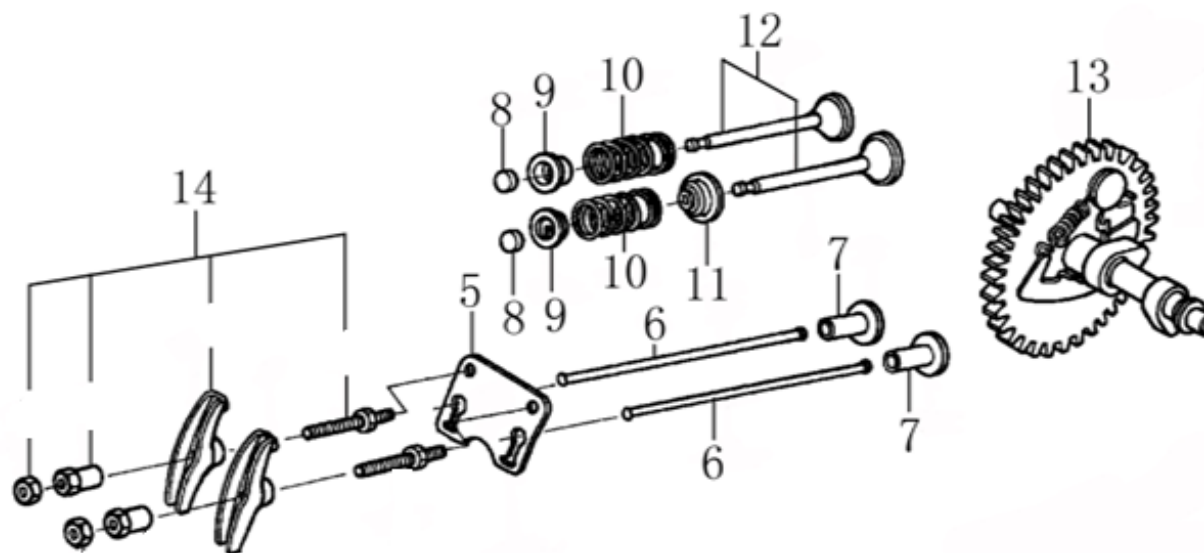

Position	Part number	Name	Position	Part number	Name
4	861600004	Locking lever	66	SG-081	Brush
9	SG-052HJ	Upper fixed plate	68	861600068	Axle
11	SG-051HJ	Lower fixed plate	70	861600070	Lever
16	SG-099	Side bracket left	71	861600071	Lever handle
19	SG-066	Cardan joint	74	861600074	Lock lever
20	SG-090	Pin	77	861600077	Nut
24	SG-054HJ	Fixed plate	79	6003	Bearing 6003
27	SG-035-4	Auxiliary wheel	80	861600080	Gearbox assembly
28	SG-050HJ-2	Frame	82	SG-099-2	Side bracket right
29	ES-035	Spring			
31	861600031	Spring			
35	SG-015	Vertical fixed plate			
38	SG-P084	Handle grip			
39	ES-012	Control lever			
40	SG-085HJ	Frame			
41	SG-024	Brush cover			
43	H75506	Oil seal 25x40x7			
44	SG-094HJ	Gearbox right bracket			
46	SG-076	Bushing			
47	SG-077	Gearbox case (1 Pcs)			
48	6005	Bearing 6005			
49	SG-033	Gear			
50	SG-041	Shaft			
51	C5C080718	Key 6x6x14			
52	SG-034	Worm shaft			
55	SG-095HJ	Gearbox left bracket			
59	SG-031	Spacer bushing			
60	SG-025	Pressing plate			
64	SG-021HJ	Broom axle			
65	SG-081-2	Cone brush			

Position	Part number	Name
1	120080276-0001	Cylinder head
2	380180093-0001	Stud bolt M6x113
4	120150070-0001	Cylinder head gasket
5	380180098-0001	Stud bolt M8x34
6	A969P	Spark plug
8	120250013-0001	Cylinder head cover gasket
9	120220008-0001	Cylinder head cover

Position	Part number	Name
2	380650490-0001	Oil seal 25x41,25x6
3	380450514-0001	Washer
4	110260025-0001	Bolt M10x15
5	281890003-0001	Oil sensor
7	281850160-0001	Oil level switch
9	171750002-0001	Governor gear assembly
10	6205	Bearing 6205
13	171630001-0001	Governor control rod

Position	Part number	Name
1	14301-KB01-0000	Oil dipstick
3	110820014-0001	Crankcase cover
4	620801003	Oil seal
5	6205	Bearing 6205
7	110830007-0001	Crankcase gasket

Position	Part number	Name
1	130070079-0001	Piston ring set
2	380560056-0001	Piston pin clip
3	130030083-0001	Piston
4	130060031-0001	Piston pin
6	130150039-0001	Connecting rod
7	380620050-0001	Woodruff key
8	130290221-0001	Crankshaft
9	380620075-0001	Key 4,7x4,7x70