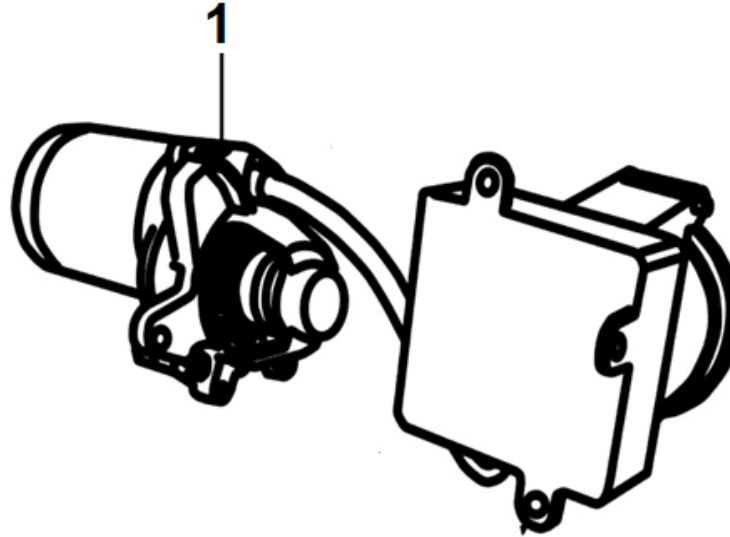

Position	Part number	Name
2	380650490-0001	Oil seal 25x41,25x6
3	380450514-0001	Washer
4	110260025-0001	Bolt M10x15
5	281890003-0001	Oil sensor
7	281850160-0001	Oil level switch
9	171750002-0001	Governor gear assembly
10	6205	Bearing 6205
13	171630001-0001	Governor control rod

Position	Part number	Name
5	140710001-0001	Valve guide plate
6	140670004-0001	Valve pushing rod
7	140690003-0001	Valve lifter
8	140320001-0001	Valve rotator
9	140380017-0001	Valve spring seat
10	140340022-0001	Valve spring
11	140400011-0001	Valve gasket
12	500550024-0001	Valve set
13	140020040-0001	Camshaft
14	140450022-0001	Arm comp.

Position	Part number	Name
1	270020161-0001	Flywheel
2	270920180-0001	Coil ignition
3	270950042-0001	Spark plug cap
6	270210040-0001	Charge coil
11	160180007-0001	Fan
12	193590005-0001	Starter idle pulley
13	380370051-0001	Nut M14x1,5