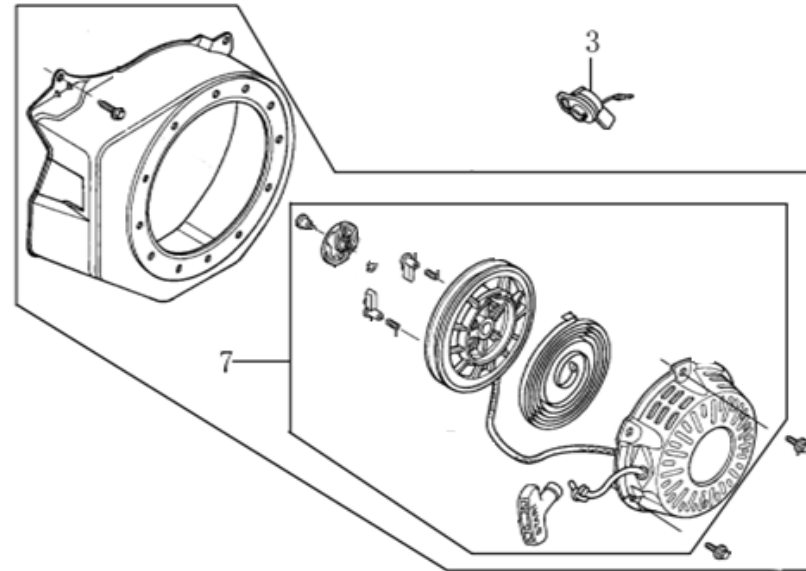

Position	Part number	Name
1	120080276-0001	Cylinder head
2	380180093-0001	Stud bolt M6x113
4	120150070-0001	Cylinder head gasket
5	380180098-0001	Stud bolt M8x34
6	A969P	Spark plug
8	120250013-0001	Cylinder head cover gasket
9	120220008-0001	Cylinder head cover

Position	Part number	Name
2	380650490-0001	Oil seal 25x41,25x6
3	380450514-0001	Washer
4	110260025-0001	Bolt M10x15
5	281890003-0001	Oil sensor
7	281850160-0001	Oil level switch
9	171750002-0001	Governor gear assembly
10	6205	Bearing 6205
13	171630001-0001	Governor control rod

Position	Part number	Name
1	14301-KB01-0000	Oil dipstick
3	110820014-0001	Crankcase cover
4	620801003	Oil seal
5	6205	Bearing 6205
7	110830007-0001	Crankcase gasket

Position	Part number	Name
1	130070079-0001	Piston ring set
2	380560056-0001	Piston pin clip
3	130030083-0001	Piston
4	130060031-0001	Piston pin
6	130150039-0001	Connecting rod
7	380620050-0001	Woodruff key
8	130290221-0001	Crankshaft
9	380620075-0001	Key 4,7x4,7x70

Position	Part number	Name
5	140710001-0001	Valve guide plate
6	140670004-0001	Valve pushing rod
7	140690003-0001	Valve lifter
8	140320001-0001	Valve rotator
9	140380017-0001	Valve spring seat
10	140340022-0001	Valve spring
11	140400011-0001	Valve gasket
12	500550024-0001	Valve set
13	140020040-0001	Camshaft
14	140450022-0001	Arm comp.