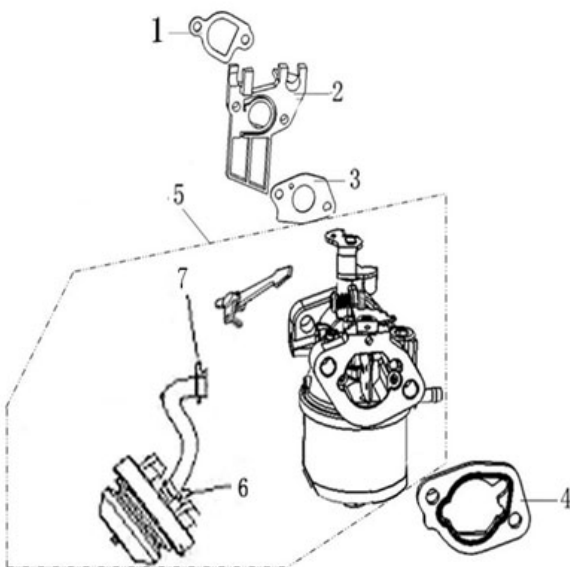

Position	Part number	Název	Name
1	170430060-0001	Těsnění sání	Insulator gasket
2	170440038-0001	Příruba karburátoru	Carburetor insulator
3	170430048-0001	Těsnění karburátoru	Carburetor gasket
4	170430065-0001	Těsnění vzduch. filtru	Air filter gasket
5	170021087-0001	Karburátor kompletní	Carburetor
6	113300-369000	Primer	Fuel pump
7	380750461-T040	Palivová hadička	Fuel tube