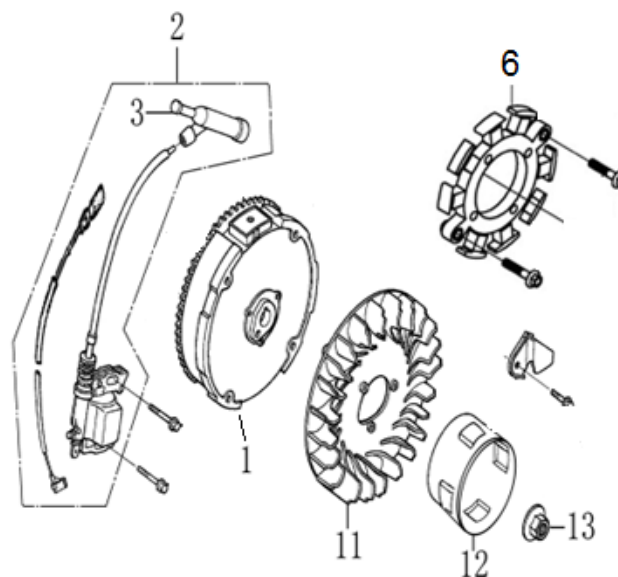

Position	Part number	Name
1	270020161-0001	Flywheel
2	270920180-0001	Coil ignition
3	270950042-0001	Spark plug cap
6	270210040-0001	Charge coil
11	160180007-0001	Fan
12	193590005-0001	Starter idle pulley
13	380370051-0001	Nut M14x1,5