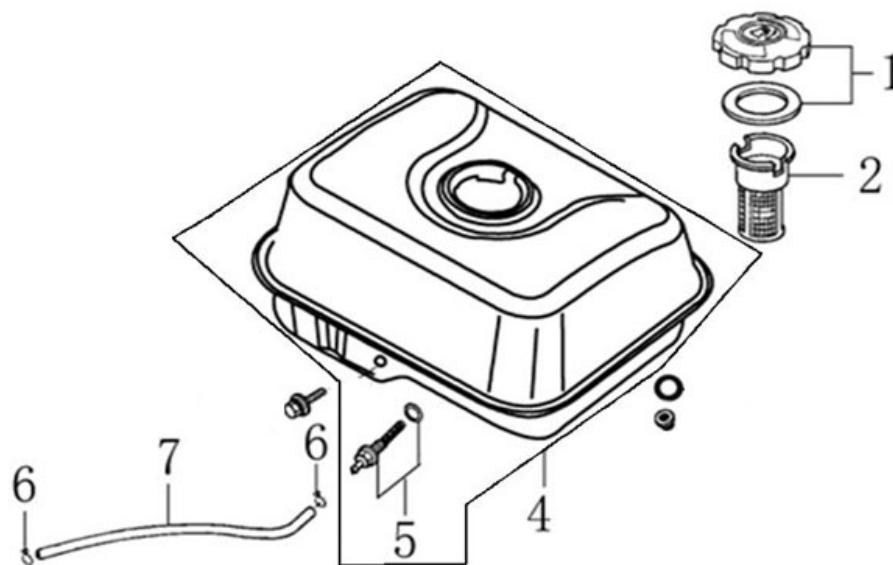

Position	Part number	Name
1	170870040-0001	Fuel tank cap
2	170720001-0001	Fuel tank sieve
4	170500997-0003	Fuel tank
5	170660077-0001	Fuel filter
6	380950188-0001	Fuel tube clip
7	380750180-0001	Fuel tube