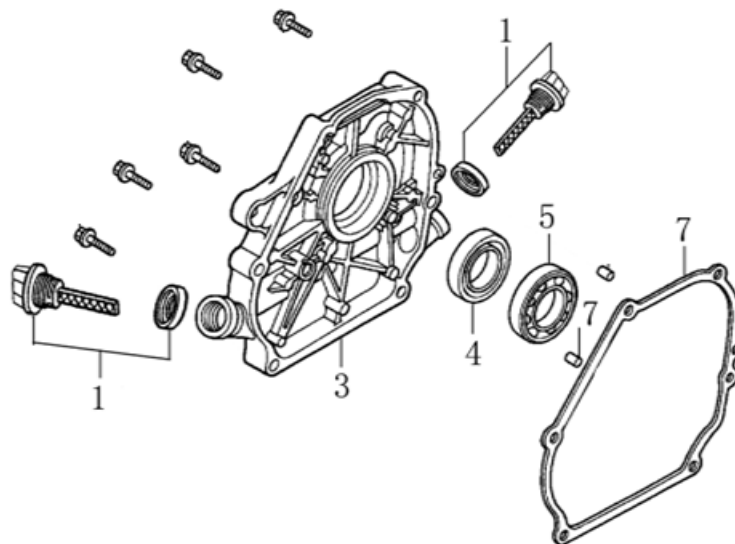

Position	Part number	Name	Position	Part number	Name
2	SJ-214	Gear lever fixed set	75	SJ-013ABCD	Friction wheel assembly
4	SJ-211	Shift rocker	76	SG-058	Sheave
5	SJ-233	Pin	78	SG-038	Bushing
8	SJ-002	Shifting fork guide plate	79	SG-012	Sheave holder
9	SJ-040-1	Shifting fork	80	SG-039	Spline shaft
15	SJ-016B	Wire pulley	81	SG-053HJ	Board
16	SJ-016A	Pulley bracket	82	SG-097	Side bracket
25	SJ-119-A	Wheel bushing	83	861610140	Left wheel
26	SG-071HJ	Bushing			
30	SJ-026	Bushing			
33	SG-068	Shaft			
34	PG-048	Gear			
35	SG-083	Right wheel			
38	SB-55	Bearing 6203 with slot			
39	PG-045	Friction wheel shaft			
41	SJ-010A	Friction sheave			
42	SJ-010B	Friction sheave axle			
44	BE-6203	Bearing 6203			
46	SJ-015SD	Board fixing plate			
47	PG-069	Spring			
48	SJ-007	Variable pulley board			
50	SJ-107	Bushing			
53	SG-008	Belt upper cover			
54	SG-004HJ	Belt cover			
56	NF-001-14-3B	Spring			
57	SX-11-170	Tensioner pulley			
61	SG-073HJ	Tensioner lever			
68	SJ-013B	Bearing housing			
71	SJ-013C-XS	Friction wheel retainer			
72	SJ-013D	Friction wheel rubber			

Position	Part number	Name
2	380650490-0001	Oil seal 25x41,25x6
3	380450514-0001	Washer
4	110260025-0001	Bolt M10x15
5	281890003-0001	Oil sensor
7	281850160-0001	Oil level switch
9	171750002-0001	Governor gear assembly
10	6205	Bearing 6205
13	171630001-0001	Governor control rod