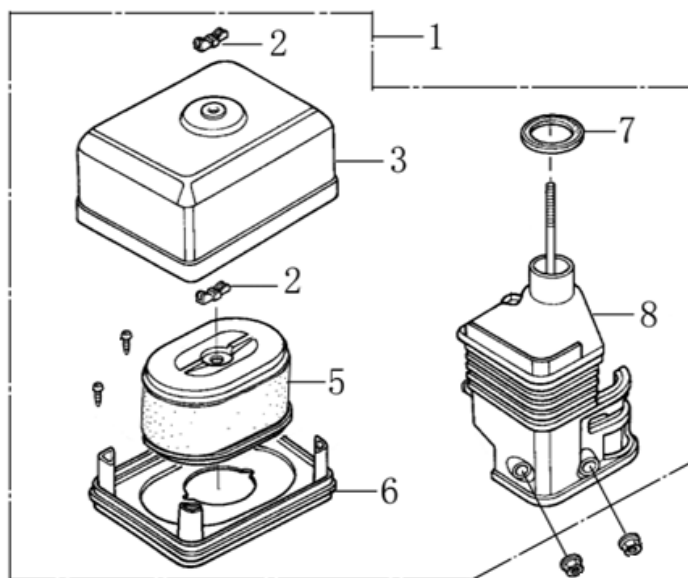

Position	Part number	Name
1	180020462-0001	Air cleaner assembly
2	380440002-0001	Butterfly nut M6
3	180070096-0001	Air cleaner cover
5	30-404	Air filter element
6	180330018-0001	Air cleaner base
7	380840437-0001	Gasket
8	180280001-0001	Air cleaner elbow base