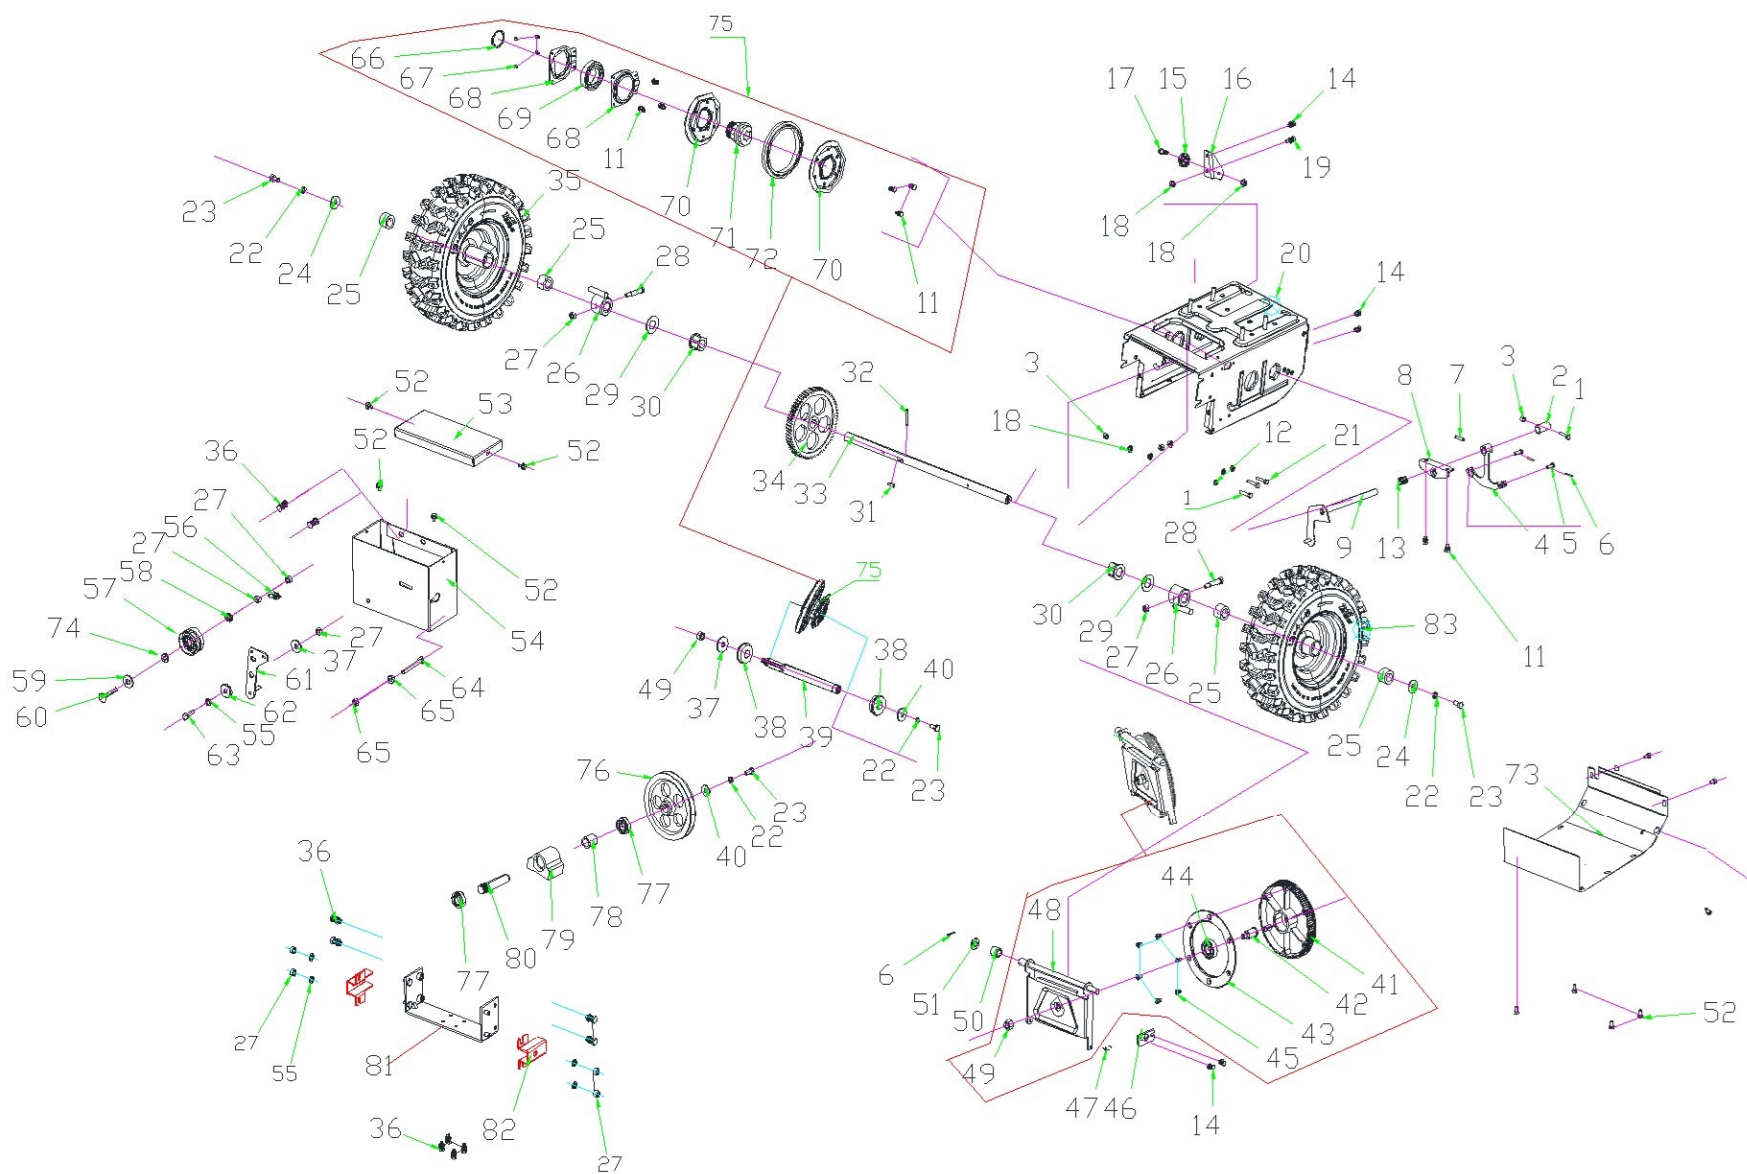

Position	Part number	Name
2	PG-024	Driving pulling pole
3	PG-056	Cable holder
4	Nedostupné	Cable
10	PG-073HJ	Upper handle
11	PG-021	Shifting guide plate
16	PG-030	Cable fixed block
25	PG-032	Clutch lever upper case
26	PG-068	Auger control lever
27	PG-023	Clutch lever lower cover
29	PG-057	Lower handle
30	SG-060	Auger cable
33	PG-063-2	Forward speed cable
34	PG-062-2	Backward speed cable
36	PG-067	Shift lever left cover
38	AE-02-02-08	Spring
39	PG-022	Shift lever
40	PG-066	Lever guide block
43	SJ-224	Washer
44	PG-033	Lever handle

Position	Part number	Name
14	SX-11-170-2	Tensioner pulley assembly
15	SJ-049	Synchronous sheave
16	SJ-049-1	Sheave washer
17	PG-055	Sheave
20	SJ-035-1	Spring
21	SB-051	Synchronous belt 750-5M-15
22	C5LB4L-770	V-belt 4LXP700

Position	Part number	Name
2	380650490-0001	Oil seal 25x41,25x6
3	380450514-0001	Washer
4	110260025-0001	Bolt M10x15
5	281890003-0001	Oil sensor
7	281850160-0001	Oil level switch
9	171750002-0001	Governor gear assembly
10	6205	Bearing 6205
13	171630001-0001	Governor control rod

Position	Part number	Name
1	14301-KB01-0000	Oil dipstick
3	110820014-0001	Crankcase cover
4	620801003	Oil seal
5	6205	Bearing 6205
7	110830007-0001	Crankcase gasket

Position	Part number	Name
1	130070079-0001	Piston ring set
2	380560056-0001	Piston pin clip
3	130030083-0001	Piston
4	130060031-0001	Piston pin
6	130150039-0001	Connecting rod
7	380620050-0001	Woodruff key
8	130290221-0001	Crankshaft
9	380620075-0001	Key 4,7x4,7x70