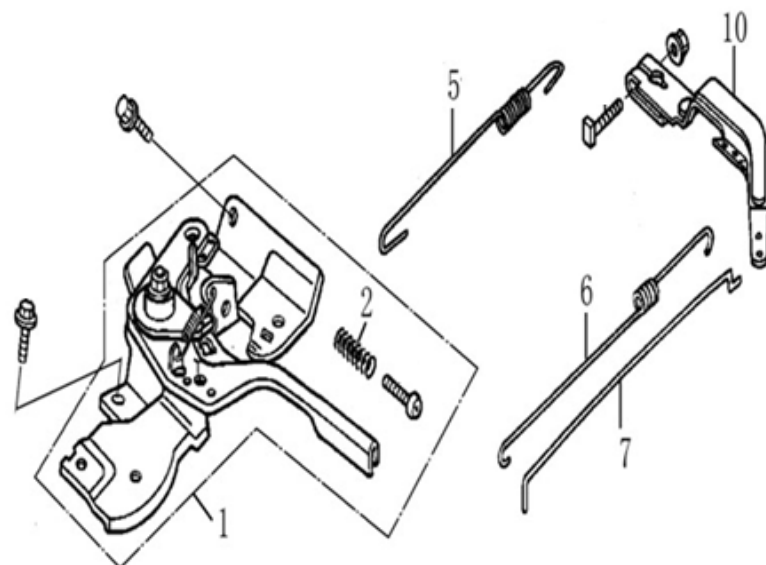

Position	Part number	Name
1	171680028-0001	Governor board
2	171660001-0001	Spring
5	171600084-0001	Return spring
6	171610002-0001	Governor rod spring
7	171590002-0001	Governor rod
10	171620001-0001	Governor lever