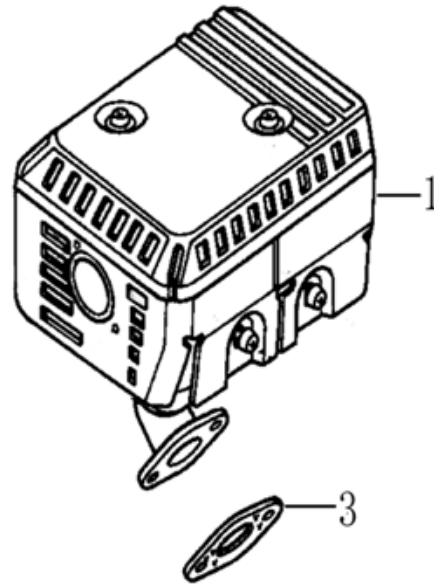

Position	Part number	Name
1	180571318-0001	Muffler
3	180650065-0001	Gasket, muffler