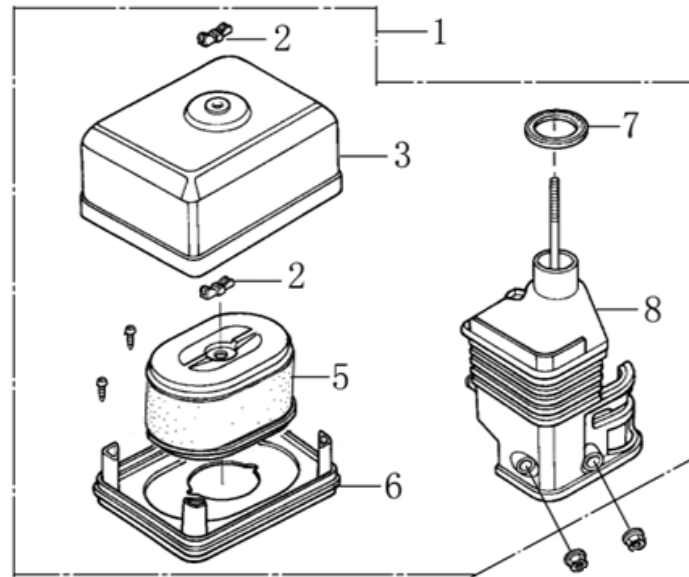

Position	Part number	Name
1	180020462-0001	Air cleaner assembly
2	380440002-0001	Butterfly nut M6
3	180070096-0001	Air cleaner cover
5	30-404	Air filter element
6	180330018-0001	Air cleaner base
7	380840437-0001	Gasket
8	180280001-0001	Air cleaner elbow base