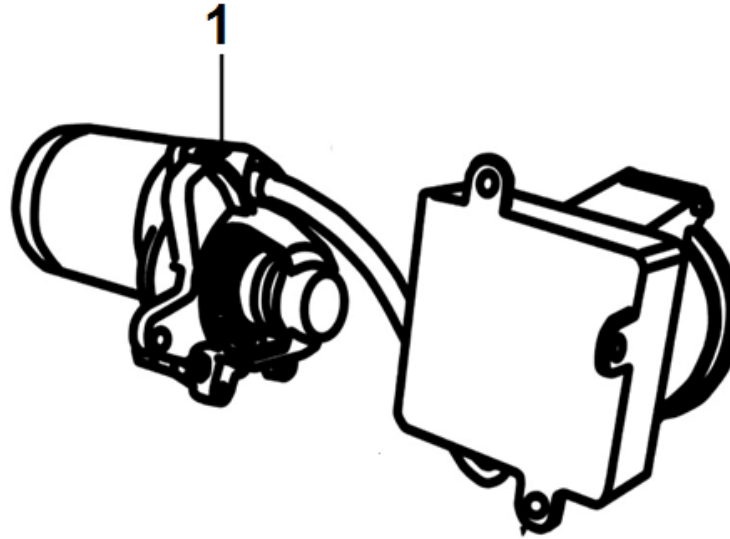

Position	Part number	Name
1	8230-KB12-0500	Electric starter