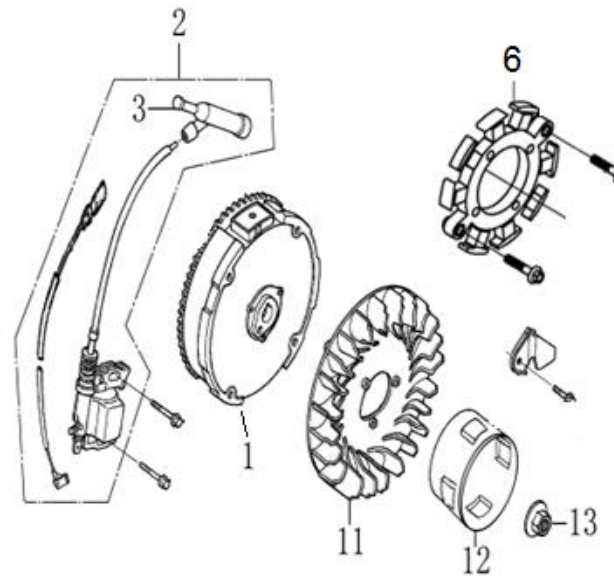

Position	Part number	Name
1	270020161-0001	Flywheel
2	270920180-0001	Coil ignition
3	270950042-0001	Spark plug cap
6	270210040-0001	Charge coil
11	160180007-0001	Fan
12	193590005-0001	Starter idle pulley
13	380370051-0001	Nut M14x1,5