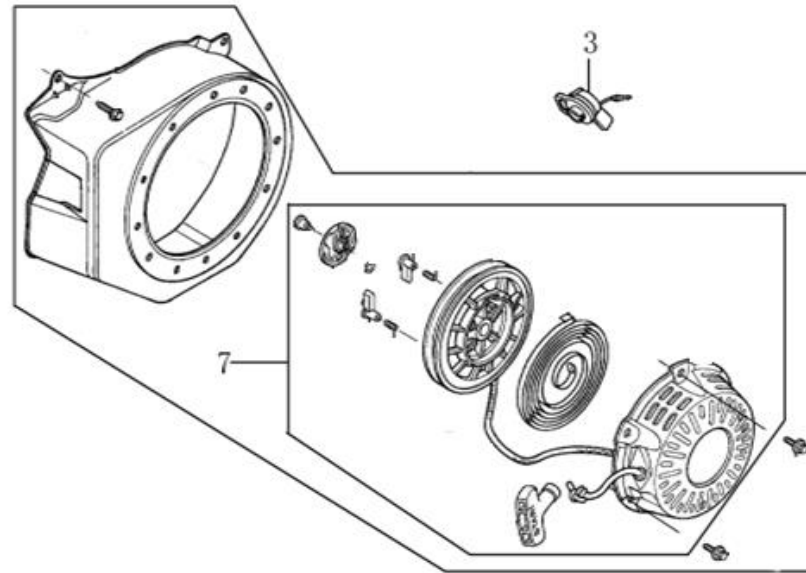

Position	Part number	Name
3	271660038-0001	Switch assy, engine stop
7	012021500002	Starter assembly