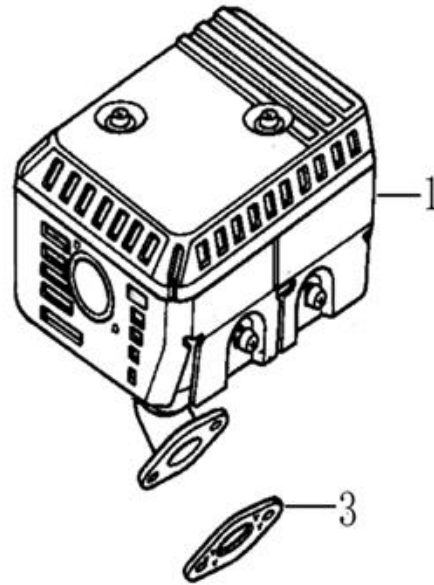

Position	Part number	Name
1	180571318-0001	Muffler
3	180650065-0001	Gasket, muffler