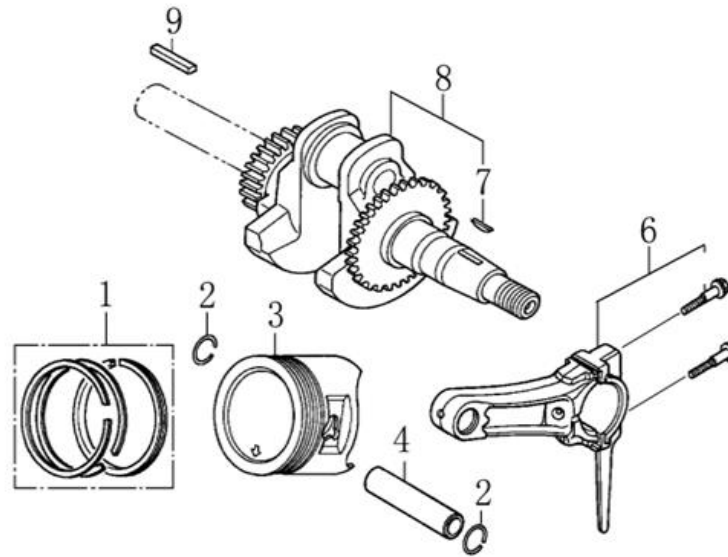

Position	Part number	Name
1	130070079-0001	Piston ring set
2	380560056-0001	Piston pin clip
3	130030083-0001	Piston
4	130060031-0001	Piston pin
6	130150039-0001	Connecting rod
7	380620050-0001	Woodruff key
8	130290221-0001	Crankshaft
9	380620075-0001	Key 4,7x4,7x70