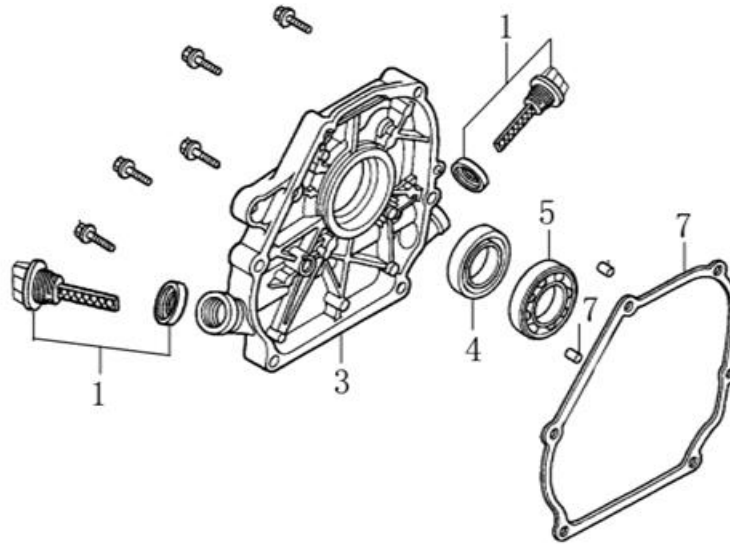

Position	Part number	Název	Name
75	S-06*18	Šroub M6x18	Bolt M6x18
76	M-06	Matice M6	Nut M6
77	861600077	Matice	Nut
78	PP-06	Pružná podložka 6	Spring washer 6
80	861600080	Převodovka kompletní	Gearbox assembly
81	S-10*20	Šroub M10x20	Bolt M10x20

Position	Part number	Name
1	120080276-0001	Cylinder head
2	380180093-0001	Stud bolt M6x113
4	120150070-0001	Cylinder head gasket
5	380180098-0001	Stud bolt M8x34
6	A969P	Spark plug
8	120250013-0001	Cylinder head cover gasket
9	120220008-0001	Cylinder head cover

Position	Part number	Name
2	380650490-0001	Oil seal 25x41,25x6
3	380450514-0001	Washer
4	110260025-0001	Bolt M10x15
5	281890003-0001	Oil sensor
7	281850160-0001	Oil level switch
9	171750002-0001	Governor gear assembly
10	6205	Bearing 6205
13	171630001-0001	Governor control rod