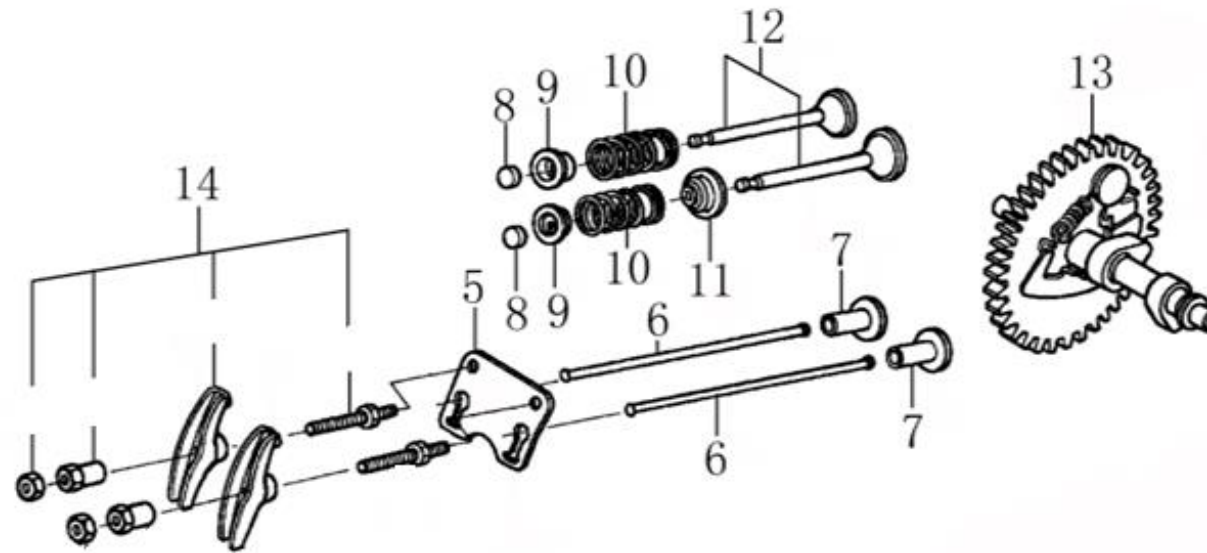

Position	Part number	Název	Name
75	S-06*18	Šroub M6x18	Bolt M6x18
76	M-06	Matice M6	Nut M6
77	861600077	Matice	Nut
78	PP-06	Pružná podložka 6	Spring washer 6
80	861600080	Převodovka kompletní	Gearbox assembly
81	S-10*20	Šroub M10x20	Bolt M10x20

Position	Part number	Name
1	120080276-0001	Cylinder head
2	380180093-0001	Stud bolt M6x113
4	120150070-0001	Cylinder head gasket
5	380180098-0001	Stud bolt M8x34
6	A969P	Spark plug
8	120250013-0001	Cylinder head cover gasket
9	120220008-0001	Cylinder head cover

Position	Part number	Name
2	380650490-0001	Oil seal 25x41,25x6
3	380450514-0001	Washer
4	110260025-0001	Bolt M10x15
5	281890003-0001	Oil sensor
7	281850160-0001	Oil level switch
9	171750002-0001	Governor gear assembly
10	6205	Bearing 6205
13	171630001-0001	Governor control rod

Position	Part number	Name
1	14301-KB01-0000	Oil dipstick
3	110820014-0001	Crankcase cover
4	620801003	Oil seal
5	6205	Bearing 6205
7	110830007-0001	Crankcase gasket

Position	Part number	Name
1	130070079-0001	Piston ring set
2	380560056-0001	Piston pin clip
3	130030083-0001	Piston
4	130060031-0001	Piston pin
6	130150039-0001	Connecting rod
7	380620050-0001	Woodruff key
8	130290221-0001	Crankshaft
9	380620075-0001	Key 4,7x4,7x70