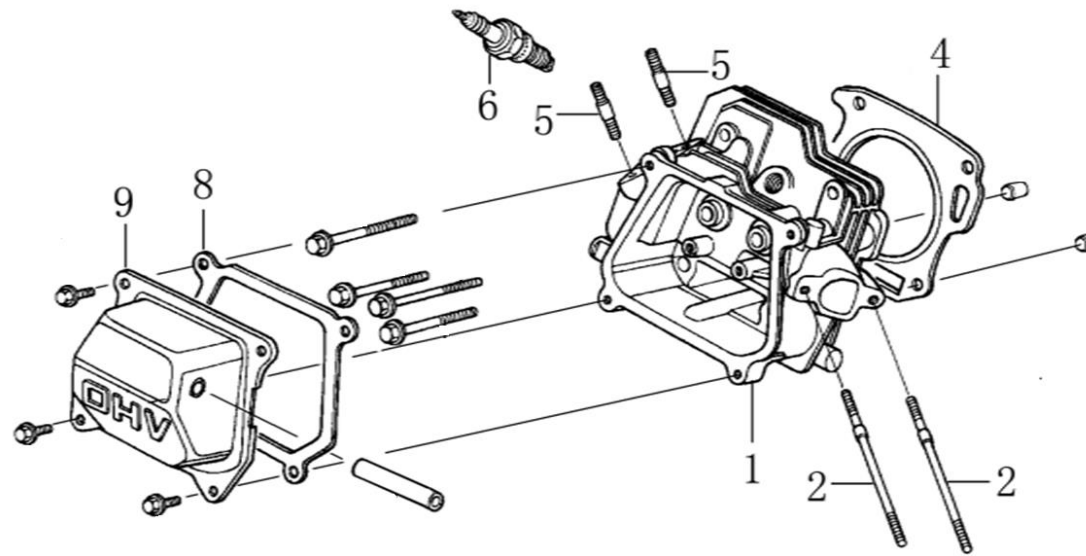

Position	Part number	Name
1	120080276-0001	Cylinder head
2	380180093-0001	Stud bolt M6x113
4	120150070-0001	Cylinder head gasket
5	380180098-0001	Stud bolt M8x34
6	A969P	Spark plug
8	120250013-0001	Cylinder head cover gasket
9	120220008-0001	Cylinder head cover