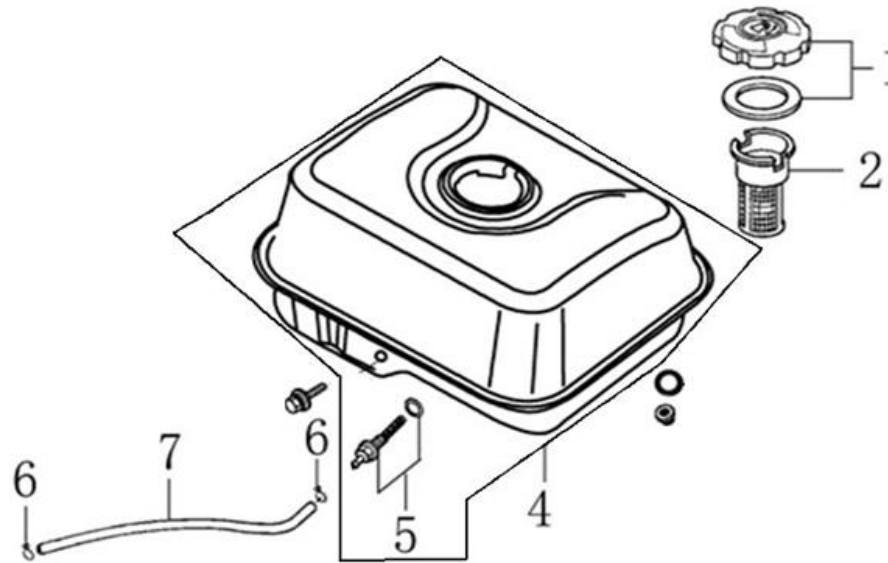

Position	Part number	Name
1	170870040-0001	Fuel tank cap
2	170720001-0001	Fuel tank sieve
4	170500997-0003	Fuel tank
5	170660077-0001	Fuel filter
6	380950188-0001	Fuel tube clip
7	380750180-0001	Fuel tube