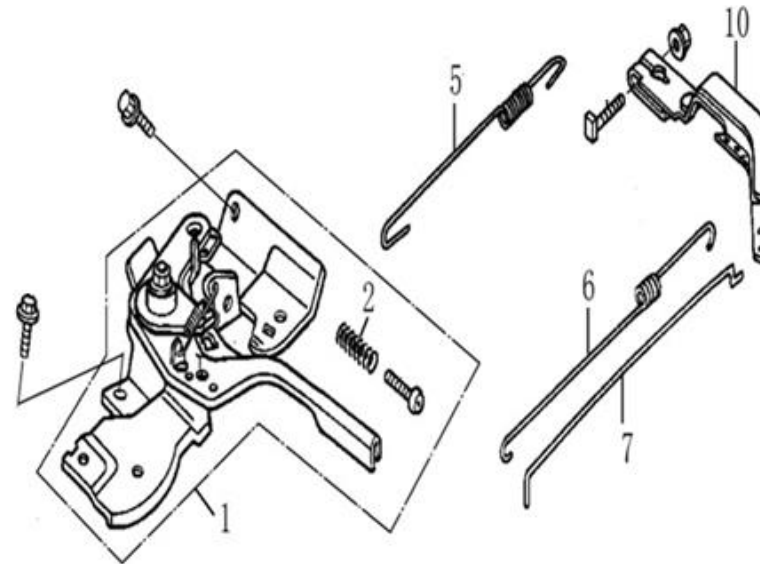

Position	Part number	Name
1	171680028-0001	Governor board
2	171660001-0001	Spring
5	171600084-0001	Return spring
6	171610002-0001	Governor rod spring
7	171590002-0001	Governor rod
10	171620001-0001	Governor lever