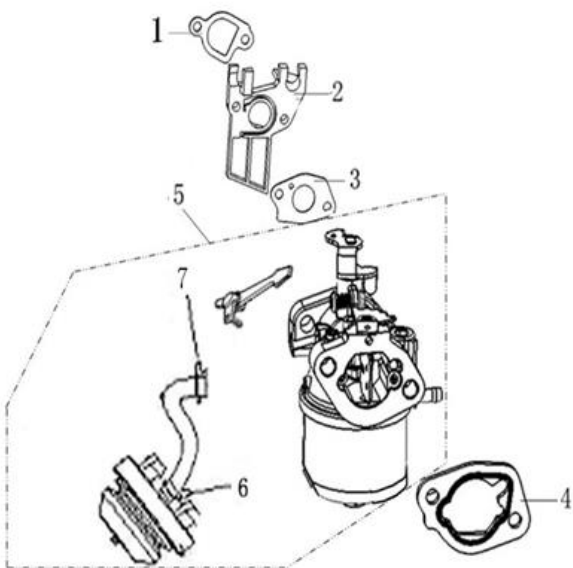

Position	Part number	Název	Name
1	170430060-0001	Těsnění sání	Insulator gasket
2	170440038-0001	Příruba karburátoru	Carburetor insulator
3	170430048-0001	Těsnění karburátoru	Carburetor gasket
4	170430065-0001	Těsnění vzduch. filtru	Air filter gasket
5	170021087-0001	Karburátor kompletní	Carburetor
6	113300-369000	Primer	Fuel pump
7	380750461-T040	Palivová hadička	Fuel tube