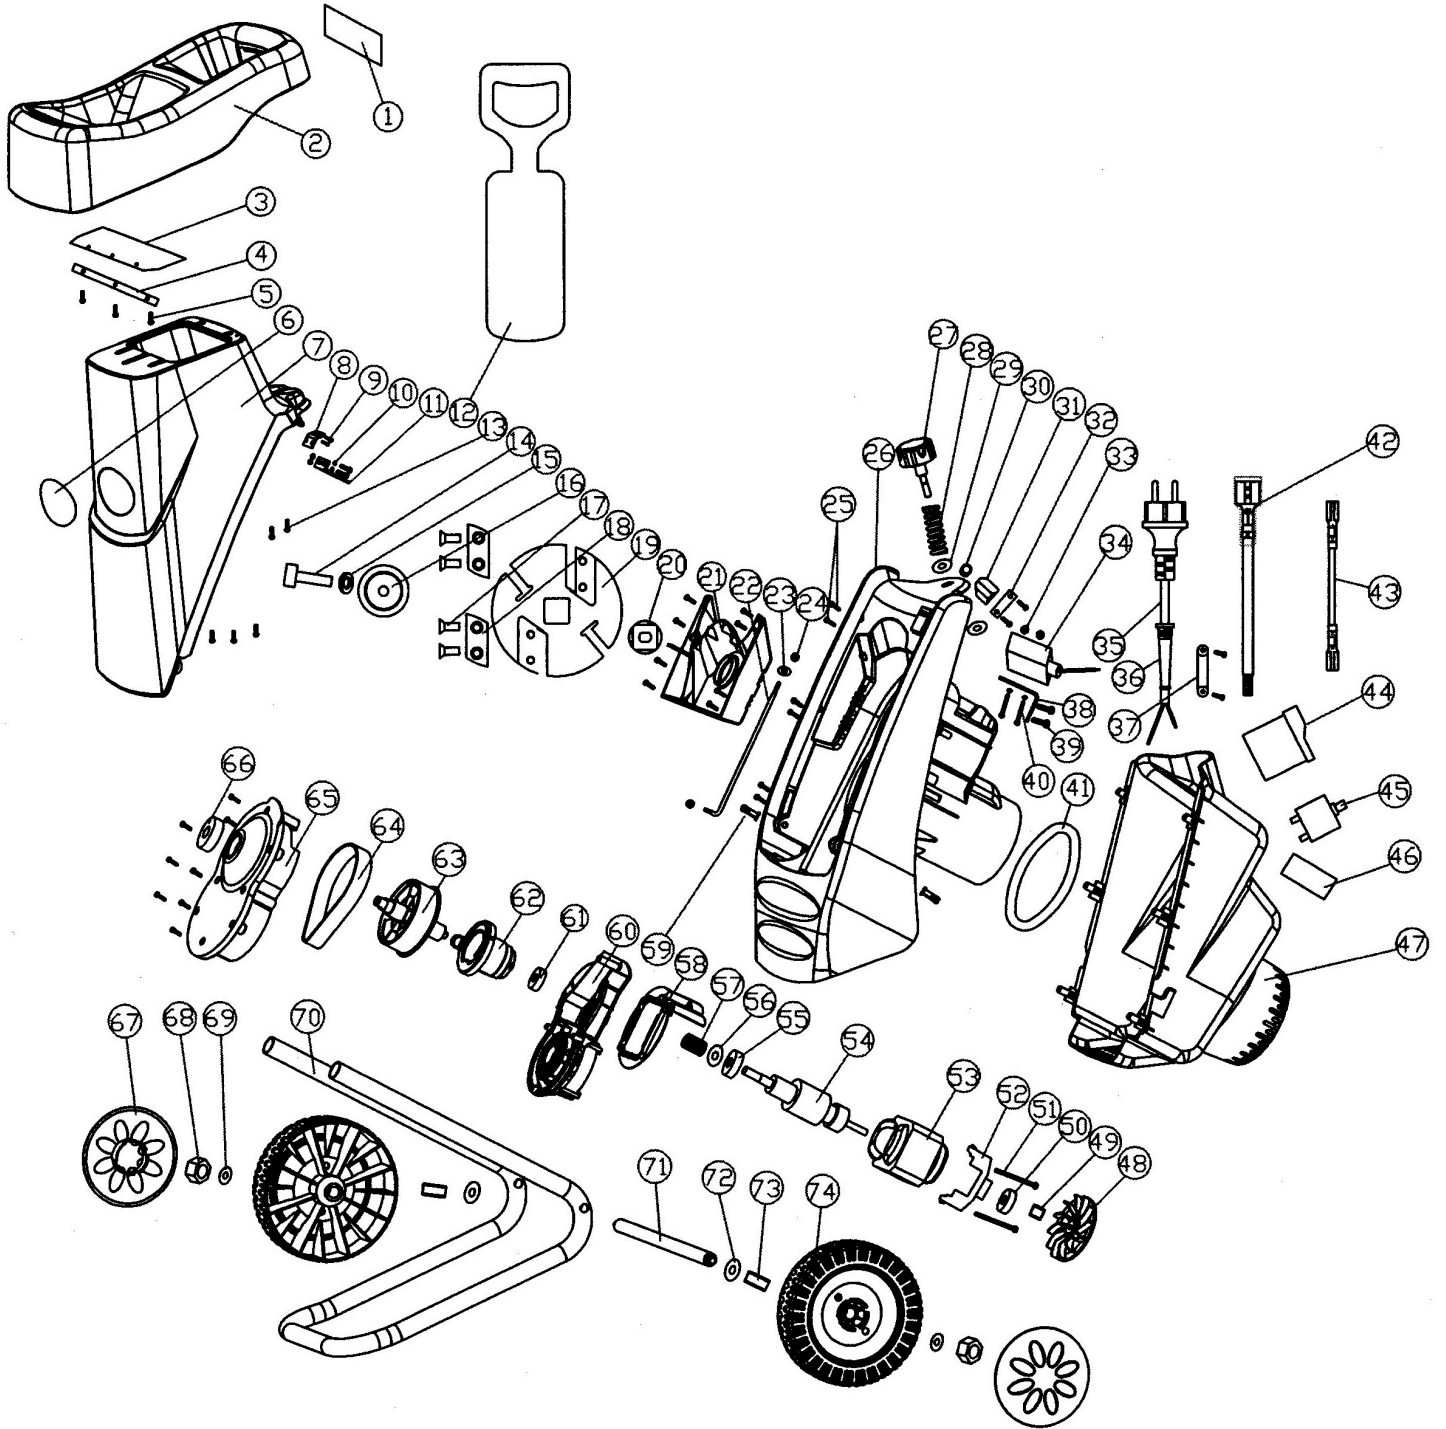

EGH 2000

EGH 2000

Č.	Objed. číslo	Name
1	H62401	warning sticker
2	H62402	feeder hopper
3	H62403	scraps defend block
4	H62404	clamp bar
5	H62405	screw
6	H62406	logo
7	H62407	up housing
8	H62408	bolt frame plate
9	H62409	screw
10	H62410	spring washer
11	H62411	switch pin
12	H62412	push stick
13	H62413	„H“ type screw
14	H62414	screw
15	H62415	spring washer
16	H62416	clamp block
17	H62417	screw
18	72800200	blade
19	H62419	blade plate
20	H62420	drive block
21	H62421	blade defend block
22	H62422	pull bar
23	H62423	washer 3
24	H62424	nut
25	H62425	screw
26	H62426	down housing
27	H62427	knob
28	H62428	spring
29	H62429	washer 1
30	H62430	retaining ring
31	H62431	fixup nut
32	H62432	nut frame plate
33	H62433	hex nut
34	H62434	switch
35	H62435	power cord
36	H62436	cord sheath
37	H62437	cord clamp plate
38	H62438	switch frame plate
39	H62439	screw
40	H62440	screw
41	H62441	sponge
42	H62442	connecting wire 1
43	H62443	connecting wire 2
44	H62444	electronmagnetic switch
45	H62445	overload switch
46	H62446	data sticker
47	H62447	motor cover
48	H62448	fan
49	H62449	shaft sheath
50	H62450	bearing

51	H62451	screw
52	H62452	motor support
53	H62453	field
54	H62454	amature
55	H62455	bearing
56	H62456	washer 4
57	H62457	small belt wheel
58	H62458	wind defend board
59	H62459	plastic pin
60	H62460	down cover of gear box
61	H62461	bearing
62	H62462	eccentric wheel
63	H62463	big belt wheel
64	H62464	belt
65	H62465	up cover gear box
66	H62466	bearing
67	H62467	wheel cover
68	H62468	hex nut
69	H62469	washer 1
70	H62470	support tube
71	H62471	connecting pole
72	H62472	washer 2
73	H62473	wheel axel sleeve
74	H62474	wheel