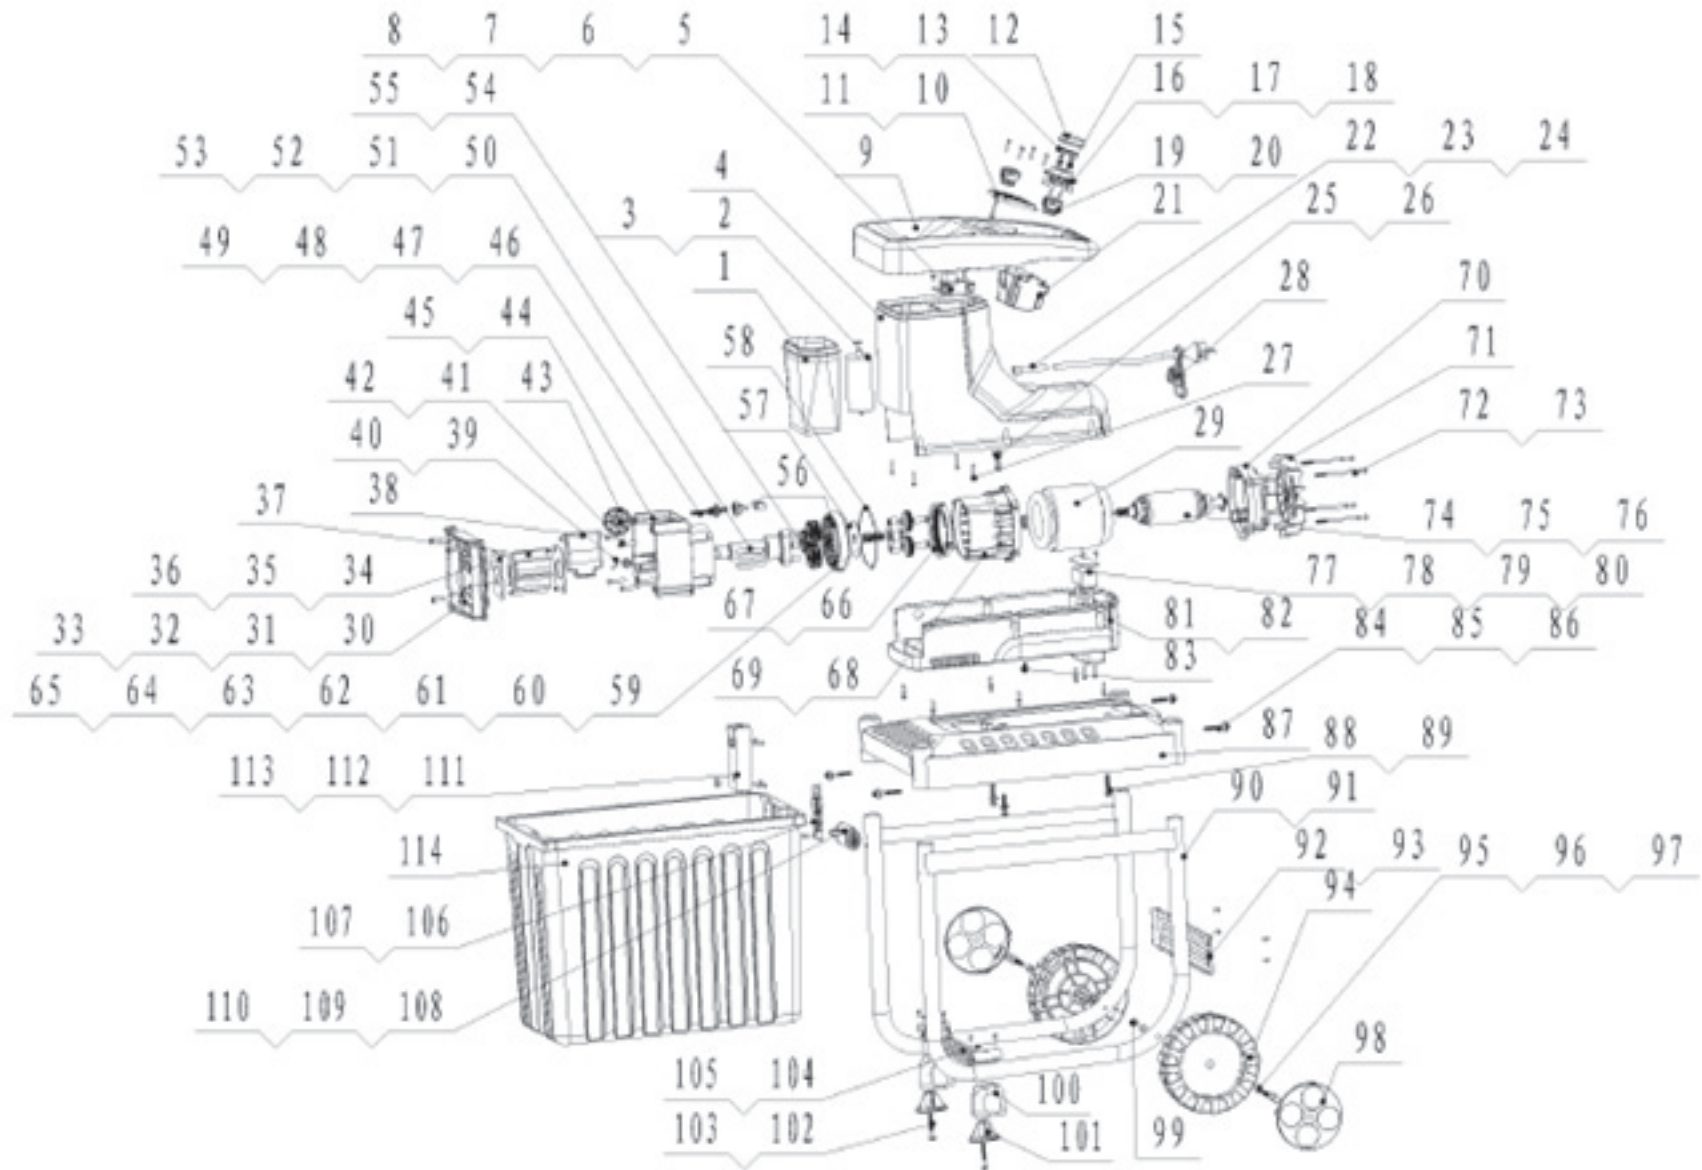

# GRIZZLY GHS 2500 XL

pozice	objednací číslo	Description	Qt
1	LSG2505-12	Feeding inlet	1
2	GB/T3667-1997	Capacitor	1
3	GB862.1-1987	lock washer	1
4	LSG2505-11	shell	1
5	LSG2505-10	Circuit board	1
6	GB/T845-1985	apping screw	4
7		Connector	2
8		Connector	1
9	LSG2505-01	feeding barre	1
10	LSG2505-02	Switch cover	1
11		Yscrew	4
12	LSG2505-08	Water proof sleeve	1
13	LSG2505-05	ON press-button	1
14	LSG2505-06	OFF press-button	1
15	LSG2505-09	Spring	2
16	LSG2505-04	Bose of switch	1
17	GB/T845-1985	shape self tapping screw	4
18	LSG2505-07	Bolt	2
19		Switch	1
20		Switch	1
21	LSG2505-03	Switch box	1
22	LSG2505-29	Cable holde	1
23		Cable	1
24		Plug	1
25	LSG2505-29	Cable clip	1
26	GB/T845-1985	shape self tapping screw	2
27	GB/T845-1985	shape self tapping screw	4
28	LES1300-10	pothook	1
29	LSG2500-009	Stator with winding	1
30	LSG2505.01-01	End plate	1
31	GB2509-1981	Bushing	1

pozice	objednací číslo	Description	Qt
32	GB/T70.1-2000	Hexagon column head screw	4
33	GB93-1987	Washer	4
34	LSG2500-031-01	Gasket	1
35	LSG2500-031-02	Gasket	1
36	GB/T819-1985	Screw	4
37	LSG2505.01-05	Blade	1
38	72800210	Rwtainer block	1
39	LSG2505.01-04	Clip for fixing	1
40	GB/T889-1986	self-locked nut	1
41	GB/T70.1-2000	Hexagon column head screw	4
42	GB93-1987	Washer	4
43	LSG2505.05	Knob	1
44	LSG2505.01-02	Blade frame	1
45	GB2509-1981	Bushing	1
46	LSG2505-30	Swith base	1
47	LSG2505-31	Switch jumper	1
48	WE-D-09	Swith frame	1
49		Switch	1
50	LSG2500-001-02	Blade shaft	1
51	GB/T1059-1979	Flat key	1
52	LSG2500-003.06.2	2nd pin shaft	3
53	GB2509-1981	Bushing	1
54	LSG2500-003-06.3	2nd planetary gear	3
55	GB2509-1981	Bushing	3
56	LSG2500-003-05	2nd inner gear	1
57	LSG2500-003-03.1	Diaphragm plate	1
58	LSG2500-031-03	Washer	1
59	LSG2500-003-03	Bearing shaft	1
60	GB2509-1981	Bushing	1
61	LSG2500-003-02.1	1st planetary gear	1
62	GB894.1-1986	Snap ring	2