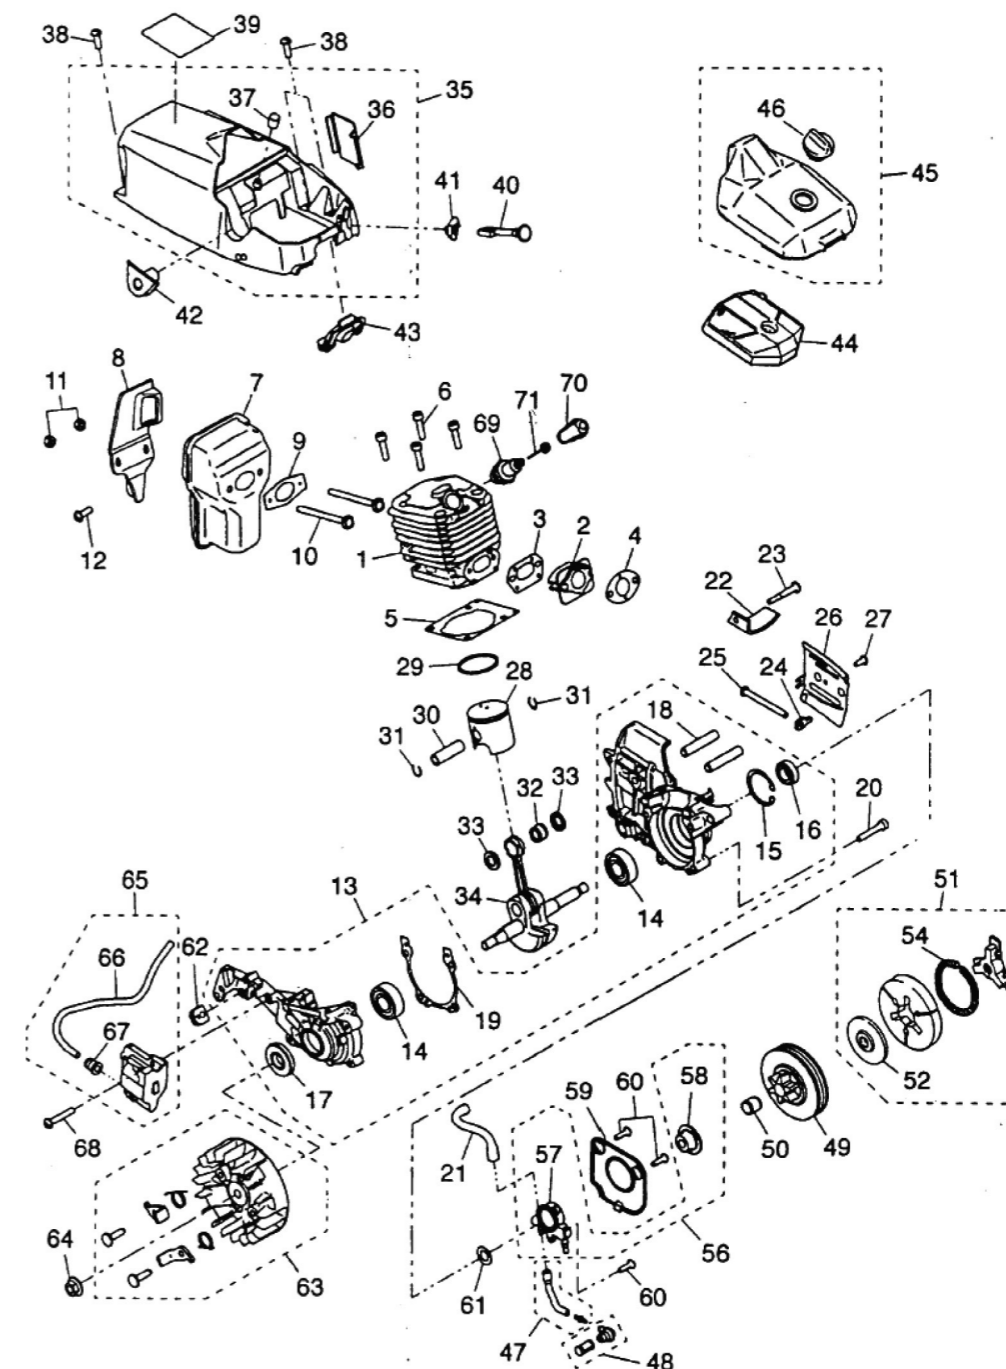

Grizzly BKS 400

Grizzly BKS 400

Engine Part

Nr.	Serial No.	Name	Nr.	Serial No.	Name
01	939M001	cylinder	45	939M045	air filter cover
02	939M002	air intake tube	46	939M046	air filter lock nut
03	939M003	air intake tube gasket	47	939M047	oil intake tube
04	939M004	carburetor gasket	48	939M048	nozzle
05	939M005	cylinder gasket	49	939M049	clutch shell
06	939M006	screw M5x20	50	939M050	needle bearing
07	939M007	muffler	51	939M051	clutch
08	939M008	muffler cover	52	939M052	clutch washer
09	939M009	muffler gasket	53	939M053	shoe block
10	939M010	screw M5x60	54	939M054	clutch spring
11	939M011	nut M5	55	939M055	retainer
12	939M012	nut M5x14	56	939M056	oil pump assembly
13A	939M13A	left crank case	57	939M057	oil pump
13B	939M13B	right crank case	58	939M058	worm
14	939M014	bearing 6201	59	939M059	cover plate
15	939M015	ring 32	60	939M060	screw M4x14
16	939M016	seal 12x32x5.5	61	939M061	worm washer
17	939M017	seal 12x22x7	62	939M062	positioner
18	939M018	screw bolt AYM8-M8x25-8.8	63	939M063	flywheel
19	939M019	crank case gasket	63A	939M63A	countersunk flat head screws M5x16
20	939M020	screw M5x30	63B	939M63B	push dog
21	939M021	oil outgoing tube 3x7x80	63C	939M63C	torsional spring
22	939M022	chain catcher	64	939M064	flange nut M8x1
23	939M023	chain catcher screw	65	939M065	electrical device
24	939M024	tensioner	66	939M066	high voltage wire
25	939M025	adjust screw	67	939M067	protector
27	939M027	screw M4x10	68	939M068	screw M4x14
26	939M026	tensioner cover	69	939M069	spark plug RJ7Y
28	939M028	piston	70	939M070	high voltage cap
29	939M029	piston ring	71	939M071	spring
30	939M030	piston pin			
31	939M031	piston pin circlip			
32	939M032	needle bearing 12x17x10			
33	939M033	needle bearing ring			
34	939M034	crank shaft component			
35	939M035	upper cover component			
36	939M036	side cover			
37	939M037	shock block			
38	939M038	tapping screw ST4.8x18			
39	939M039	label			
40	939M040	choke knob			
41	939M041	choke knob support			
42	939M042	idle adjusting guide set			
43	939M043	dust plate			
44	939M044	air filter			